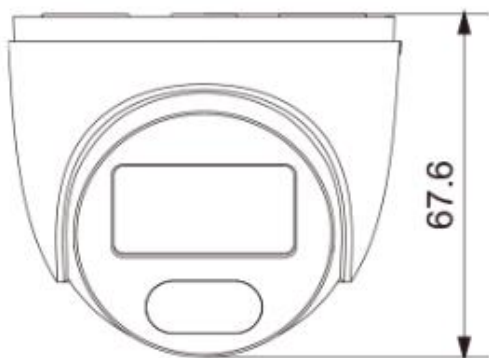

## Key Features:

- ❖ H.265+ /H.265 /H.264+ /H.264/MJPEG coding
- ❖ Max. resolution: 2MP (1920 × 1080)
- ❖ Auto day/night switch
- ❖ 3D DNR, WDR, HLC, BLC, etc.
- ❖ ROI coding
- ❖ 20~30m white light view distance; 20~30m IR view distance
- ❖ PoE power supply
- ❖ IP 67 ingress protection
- ❖ Support dual streams
- ❖ Support remote monitoring by smart phones& tablet PCs with iOS and Android OS
- ❖ Support line crossing detection, region intrusion detection and video exception detection

## Dimensions:

<b>Smart Event</b>	Region intrusion detection, line crossing detection, video exception (scene change, video blur and abnormal color detection)
<b>General Function</b>	Watermark, video mask, heartbeat
<b>Security</b>	Video encryption, firmware encryption, configuration encryption, illegal login lock, IP address filtering, 802.1x authentication, basic and digest authentication for HTTP
<b>PoE</b>	Yes, IEEE802.3af
<b>Supplement Light Range</b>	IR range: 20 ~ 30 m; white light range:20 ~ 30 m
<b>Ingress Protection</b>	IP67
<b>Power Supply</b>	PoE power supply
<b>Power Consumption</b>	< 5W
<b>Operating Environment</b>	- 20 °C ~ 55 °C (-4°F~131°F); Humidity: less than 95 % (non-condensing)
<b>Storage Environment</b>	- 20 °C ~ 60°C (-4°F~140°F), Humidity: less than 95 % (non-condensing)
<b>Dimensions ( mm )</b>	Φ 94.8 × 82.8
<b>Weight ( net )</b>	Approx. 0.27KG
<b>Installation</b>	Ceiling mounting; Wall mounting
<b>Certificate</b>	CE, FCC
<b>Environmental Protection</b>	Complies with Directive EU RoHS, WEEE(2012/19/EU) , directive 94/62/EC and REACH(EC1907/2006)