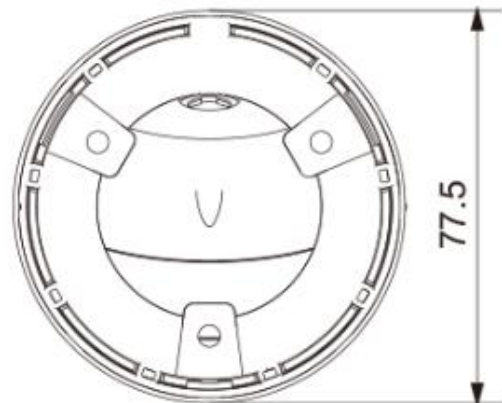

## Key Features:

- ❖ H.265+ /H.265 /H.264+ /H.264/MJPEG coding
- ❖ Max. resolution: 2MP (1920 × 1080)
- ❖ Auto day/night switch
- ❖ 3D DNR, WDR, HLC, BLC, etc.
- ❖ ROI coding
- ❖ 20~30m white light view distance; 20~30m IR view distance
- ❖ PoE power supply
- ❖ IP 67 ingress protection
- ❖ Support dual streams
- ❖ Support remote monitoring by smart phones& tablet PCs with iOS and Android OS
- ❖ Support line crossing detection, region intrusion detection and video exception detection

## Dimensions: