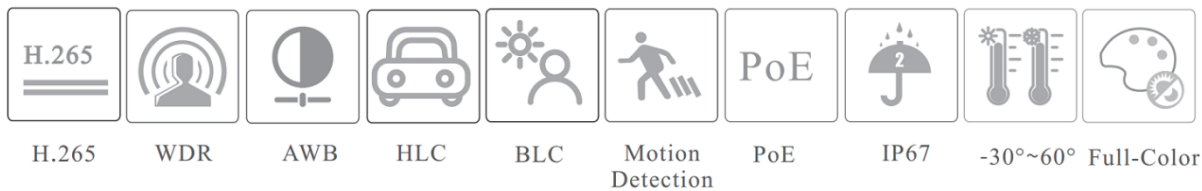

## Key Features:

- ❖ H.265+ /H.265 /H.264+ /H.264/MJPEG coding
- ❖ Max. resolution: 2MP (1920 × 1080)
- ❖ Auto day/night switch
- ❖ 3D DNR, WDR, HLC, BLC, etc.
- ❖ ROI coding
- ❖ 20~30m white light view distance; 20~30m IR view distance
- ❖ PoE power supply
- ❖ IP 67 ingress protection
- ❖ Support dual streams
- ❖ Support remote monitoring by smart phones& tablet PCs with iOS and Android OS
- ❖ Support line crossing detection, region intrusion detection and video exception detection

## Dimensions: