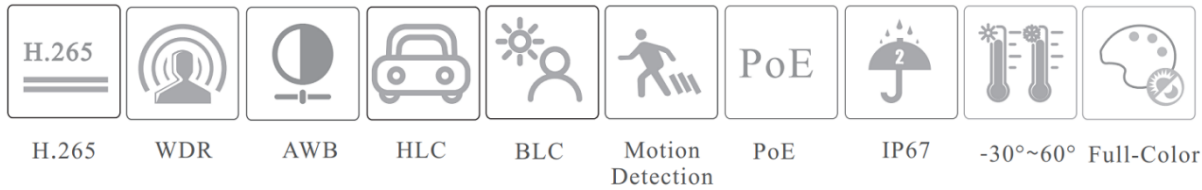

2MP DUAL LIGHT IP CAMERA

PLC-422P-AU-DL3/PM

www.pollo.net.au

info@pollo.net.au

Key Features:

- ✔ H.265+ /H.265 /H.264+ /H.264/MJPEG coding
- ✔ Max. resolution: 2MP (1920 × 1080)
- ✔ Auto day/night switch
- ✔ 3D DNR, WDR, HLC, BLC, etc.
- ✔ ROI coding
- ✔ 20~30m white light view distance; 20~30m IR view distance
- ✔ PoE power supply
- ✔ IP 67 ingress protection
- ✔ Support dual streams
- ✔ Support remote monitoring by smart phones& tablet PCs with iOS and Android OS
- ✔ Support line crossing detection, region intrusion detection and video exception detection