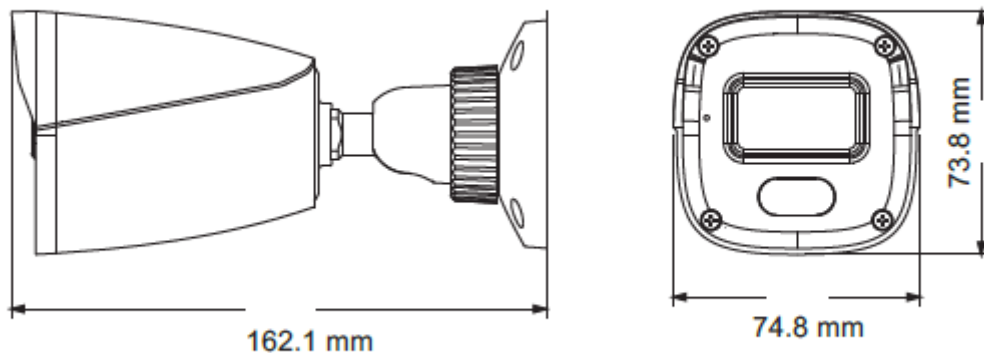

Dimensions:

Specifications:

Model	PLC-422P-AU-DL3/PM
Image Sensor	1 / 3" CMOS
Image Size	1920×1080
Electronic Shutter	1 / 3s ~ 1 / 100000s
Iris Type	Fixed Iris
Min. Illumination	0.0462 lux @F2.2, AGC ON; 0 lux (Illumination on)
Lens	2.8mm@F2.2, Horizontal FoV: 93°; Vertical FoV:52°; Diagonal FoV:106° 3.6mm@F2.2, Horizontal FoV:74°; Vertical FoV:40°; Diagonal FoV:85°
Focus	Fixed
Lens Mount	M12
Day & Night	ICR
Wide Dynamic Range	Digital WDR
BLC	Yes
HLC	Yes
Defog	Yes
Digital NR	Yes
S/N Ratio	≥50dB
Angle Adjustment	Pan: 0°~360°; Tilt:0°~80°; Rotation: 0°~360°
Video Compression	Main stream: H.265+ / H.265 / H.264 + / H.264 Sub stream: H.265+ / H.265 / H.264 + / H.264
H.265 Compression Standard	Main Profile@Level4.1 High Tier
Resolution	1080P (1920×1080), 720P(1280×720), D1, VGA(640×480), 640×360,480×240, CIF
Main Stream	1080P/720P(60Hz: 1~30fps; 50Hz: 1~25fps)
Sub Stream	D1/VGA/640× 360/480× 240/CIF (60Hz: 1~30fps; 50Hz: 1~25fps)
Bit Rate	64 Kbps ~ 3 Mbps
Bit Rate Type	VBR / CBR
Audio Compression	G711A/U
Image Settings	ROI, Saturation, Brightness, Hue, Contrast, Wide Dynamic, Sharpness, Image Mirror, Image Flip, NR, etc. adjustable through client software or web browser
ROI	Each ROI to be configured separately
Network	RJ45
Video Output	No
Audio	1CH built-in MIC
Storage	No
Reset	No
Remote Monitoring	Web browser /POLLO NVR/PVMS Plus/Pollo Live Plus Mobile App
Web Browser	IE 11 (plug-in required)/Chrome 89.0+/Edge 89.0+/Firefox 87.0+/Safari 14.0+
Online Connection	Support simultaneous monitoring for up to 3 users; Support multi-stream real time transmission
Network Protocol	UDP, IPv4, IPv6, DHCP, NTP, SNMP, RTSP, 802.1x, UPnP, SMTP, FTP, HTTP, HTTPS, QoS
Interface Protocol	ONVIF