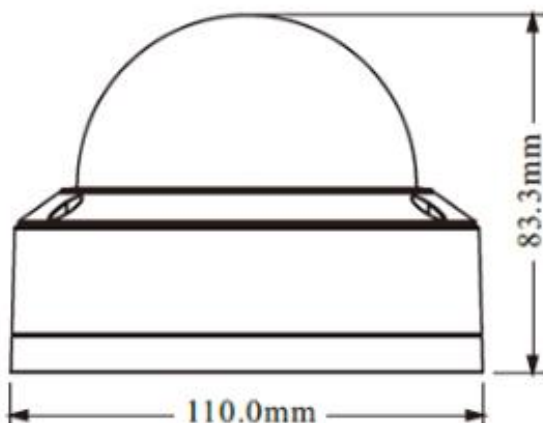

Dimensions:

Specifications:

Model	PLC-432M-AUK-IR3/PM
Image Sensor	1 / 2.8 "CMOS
Image Size	1920×1080
Electronic Shutter	1/3s ~ 1 / 100000s
Iris Type	Fixed Iris
Min. Illumination	0.008 lux @F1.6, AGC ON; 0 lux with IR
Lens	2.8mm@F1.6, Horizontal FoV: 107°; Vertical FoV:56°; Diagonal FoV:126° 3.6mm@F1.6, Horizontal FoV:89°; Vertical FoV:47.5°; Diagonal FoV:104°
Focus	Fixed
Lens Mount	M12
Day & Night	ICR
Wide Dynamic Range	Digital WDR
BLC	Yes
HLC	Yes
Digital NR	Yes
Angle Adjustment	Pan: 0°~355°; Tilt: 0°~70°; Rotation: 0°~355°
Video Compression	Main stream: H.265+ / H.265 / H.264+ / H.264 Sub stream: H.265+ / H.265 / H.264+ / H.264/ MJPEG
H.265 Compression Standard	Main Profile@Leve4.1 High Tier
Resolution	1080P (1920 × 1080), 720P (1280 × 720), D1, CIF
Main Stream	60Hz: 1080P/720P(1~30fps); 50Hz: 1080P/720P(1~25fps)
Sub Stream	60Hz: D1/CIF (1~30fps);50Hz: D1/CIF (1~25fps)
Bit Rate	128 Kbps ~ 4 Mbps
Bit Rate Type	VBR / CBR
Image Settings	ROI, Saturation, Brightness, Hue, Contrast, Wide Dynamic, Sharpness, Image Mirror, Image Flip, NR, etc. adjustable through client software or web browser
ROI	Each ROI to be configured separately
Network	RJ45
Video Output	No
Audio	1CH audio input
Storage	Built-in micro-SD card slot, up to 256GB
Reset	No
Remote Monitoring	Web browser /PVMS Plus/Pollo Live Plus
Web Browser	IE (plug-in required)/Google Chrome/Edge/Firefox/Safari
Online Connection	Support simultaneous monitoring for up to 3 users; Support multi-stream real time transmission
Network Protocol	UDP, IPv4, IPv6, DHCP, NTP, RTSP, RTP, RTCP, PPPoE, DDNS, SMTP, FTP, 802.1x, SNMP, UPnP, HTTP, HTTPs, QoS
Interface Protocol	ONVIF
Storage	Network remote storage; micro-SD card storage
Smart Alarm	Motion detection, SD card full, SD card error