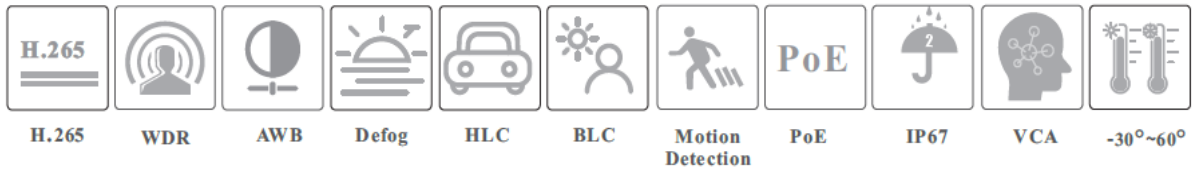

4MP IP Camera

PLC-424M-IR5/PM

www.pollo.net.au

info@pollo.net.au