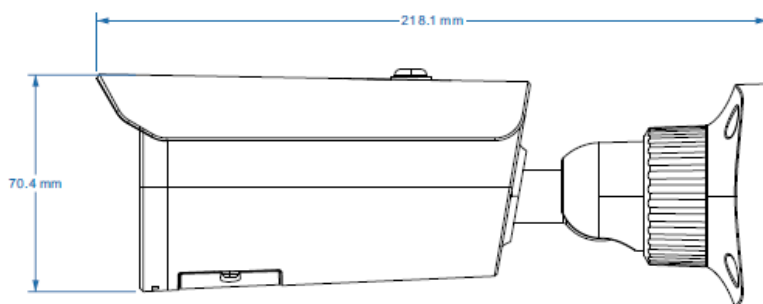

Dimensions:

Specifications:

Model	PLC-424M-IR5/PM
Image Sensor	1 / 3 "CMOS
Image Size	2560×1440
Electronic Shutter	1 / 2s ~ 1 / 100000 s
Iris Type	Fixed Iris
Min. Illumination	0.005 lux @F1.6, AGC ON; 0 lux with IR
Lens	2.8mm@F1.6, H.FoV:94°;V.FoV:50°; D.FoV:115° 3.6mm@F1.6, H.FoV: 78°; V.FoV:40°; D.FoV:97° 6mm@F1.6, H.FoV: 48°; V.FoV:27°; D.FoV:56°
Focus	Fixed
Lens Mount	M12
Day & Night	ICR
Wide Dynamic Range	120dB
BLC	Yes
HLC	Yes
Defog	No
Digital NR	Yes
Angle Adjustment	Pan: 0°~360°; Tilt:0°~90°; Rotation: 0°~360°
Video Compression	Main stream: H.265 / H.264 Sub/third stream: H.265 / H.264 / MJPEG
H.265 Compression Standard	Main Profile@Leve4.1 High Tier
Resolution	4MP (2560 × 1440), 3MP (2304 × 1296), 1080P (1920 × 1080),720P (1280 × 720), D1, 480× 240, CIF
Main Stream	60Hz: 4MP/3MP/1080P/720P(1~30fps); 50Hz: 4MP/3MP/1080P/720P(1~25fps)
Sub Stream	60Hz: 720P/D1/CIF (1~30fps);50Hz: 720P/D1/CIF (1~25fps)
Third Stream	60Hz: D1/480× 240/CIF (1~30fps);50Hz: D1/480× 240/CIF(1~25fps)
Bit Rate	64 Kbps ~ 8 Mbps
Bit Rate Type	VBR / CBR
Image Settings	ROI, Saturation, Brightness, Hue, Contrast, Wide Dynamic, Sharpness, Image Mirror, Image Flip, NR, etc. adjustable through client software or web browser
ROI	Each ROI to be configured separately
Network	RJ45
Video Output	No
Audio	1CH audio input
Storage	Built-in micro-SD card slot, up to 256GB
Reset	Yes
Remote Monitoring	Web browser /Pollo NVR/PVMS Plus /Pollo Live Plus mobile app
Web Browser	IE (plug-in required)/Google Chrome/Edge/Firefox/Safari