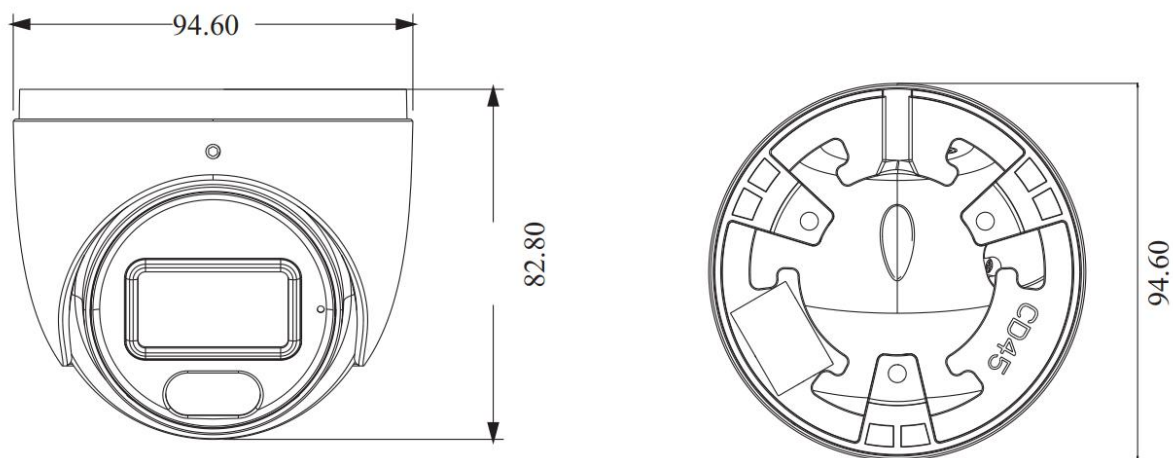

pöllö 
Prime Series

2MP FULL COLOUR FHD CAMERA

PLC-332P-AU-WR3/PM

www.pollo.net.au

info@pollo.net.au

Key Features:

- ✔ 1080P real-time image, high resolution, true colour
- ✔ AHD / TVI / CVI lossless HD video output
- ✔ Support 960H CVBS output
- ✔ CMOS progressive scan, perfectly capturing the moving object Support OSD menu
- ✔ High speed, long distance and real time transmission
- ✔ 24/7 full colour imaging
- ✔ LED can be turned on or off automatically
- ✔ Support noise reduction function
- ✔ Support coaxial audio transmission
- ✔ 20 ~ 30m LED distance
- ✔ IP67
- ✔ Support COC

Dimensions:

Specifications:

Model	PLC-332P-AU-WR3/PM
Image Sensor	1 / 2.8 "CMOS
Resolution	2MP
Image Size	1920 x 1080
Video Output	AHD / TVI /CVI/CVBS
Image System	PAL / NTSC
Audio	Built in Mic
Electronic Shutter	Auto
LED Distance	20 ~30 m
Frame Rate	30fps(60Hz); 25fps (50Hz)
Min. Illumination	0 lux (LED ON)
Lens	2.8mm
Lens Mount	M12
S / N Ratio	≥52dB (AGC OFF)
Ingress Protection	IP 67
Function Control	OSD (COC Control)
Smart LED	Manual or Auto mode
ICR	NO
Digital WDR	Yes
Digital DNR	Yes, 2D DNR
AGC	Yes
Auto White Balance	Yes
BLC	Yes
HLC	Yes
Sharpness	Yes
Contrast	Yes
Image Setting	Yes
Defect Correction	Auto
Language	Chinese and English
Angle Adjustment	Pan: 0°~360°; Tilt: 0°~80°; Rotation: 0°~360°
Power Supply	DC12V (± 15%)
Power Consumption	LED OFF: < 1W; LED ON: < 4W
Working Environment	- 30 °C ~ 50 °C, 10 % ~ 90 % (relative humidity)
Dimensions (mm)	162.1× 74.8× 73.8
Weight (net)	Approx. 0.37KG