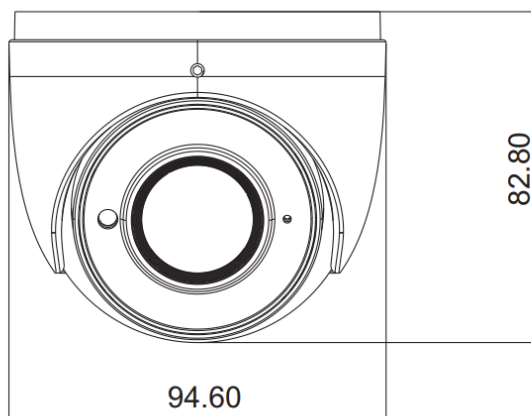

## Dimensions:

## Specifications:

<b>Model</b>	<b>PLC-338M-IR3/PM</b>
<b>Image Sensor</b>	1 / 2.7" CMOS
<b>Resolution</b>	8MP@15fps (Max)
<b>Image Size</b>	3840x2160
<b>Video Output</b>	AHD / TVI / CVI / CVBS
<b>Image System</b>	PAL / NTSC
<b>Electronic Shutter</b>	Auto
<b>IR Distance</b>	20 ~ 30 m
<b>Frame Rate</b>	15fps(60Hz), 12.5fps(50Hz)
<b>Min. Illumination</b>	Color: 0.01 lux@F1.2, AGC ON; B/W: 0 lux with IR
<b>Lens</b>	3.6 mm
<b>Lens Mount</b>	M12
<b>S / N Ratio</b>	≥52dB (AGC OFF)
<b>Ingress Protection</b>	IP67
<b>Function Control</b>	OSD (COC Control)
<b>Day &amp; Night</b>	ICR
<b>Digital WDR</b>	Yes
<b>Digital NR</b>	Yes
<b>AGC</b>	Yes
<b>Auto White Balance</b>	Yes
<b>BLC</b>	Yes
<b>Defog</b>	No
<b>LSC</b>	No
<b>HLC</b>	No
<b>Sharpness</b>	Yes
<b>Mirror</b>	No
<b>Smart IR</b>	No
<b>Image Setting</b>	Yes
<b>Defect Correction</b>	Auto
<b>Language</b>	English
<b>Angle Adjustment</b>	Pan: 0°~360°; Tilt: 0°~90°; Rotation: 0°~360°
<b>Power Supply</b>	DC12V (± 10%)
<b>Power Consumption</b>	IR OFF: < 1W; IR ON : < 4W
<b>Working Environment</b>	- 30 °C ~ 50 °C, 10 % ~ 90 % (humidity)
<b>Dimensions (mm)</b>	Φ 94.6 x 82.8
<b>Weight (net)</b>	Approx. 0.41KG