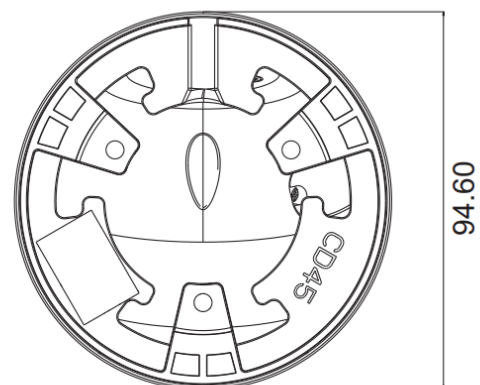

## Dimensions:

## Specifications:

<b>Model</b>	<b>PLC-338M-IR3/PM</b>
<b>Image Sensor</b>	1 / 2.7" CMOS
<b>Resolution</b>	8MP@15fps (Max)
<b>Image Size</b>	3840x2160
<b>Video Output</b>	AHD / TVI / CVI / CVBS
<b>Image System</b>	PAL / NTSC
<b>Electronic Shutter</b>	Auto
<b>IR Distance</b>	20 ~ 30 m
<b>Frame Rate</b>	15fps(60Hz), 12.5fps(50Hz)
<b>Min. Illumination</b>	Color: 0.01 lux@F1.2, AGC ON; B/W: 0 lux with IR
<b>Lens</b>	3.6 mm
<b>Lens Mount</b>	M12
<b>S / N Ratio</b>	≥52dB (AGC OFF)
<b>Ingress Protection</b>	IP67
<b>Function Control</b>	OSD (COC Control)
<b>Day &amp; Night</b>	ICR
<b>Digital WDR</b>	Yes
<b>Digital NR</b>	Yes
<b>AGC</b>	Yes
<b>Auto White Balance</b>	Yes
<b>BLC</b>	Yes
<b>Defog</b>	No
<b>LSC</b>	No
<b>HLC</b>	No
<b>Sharpness</b>	Yes
<b>Mirror</b>	No
<b>Smart IR</b>	No
<b>Image Setting</b>	Yes
<b>Defect Correction</b>	Auto
<b>Language</b>	English
<b>Angle Adjustment</b>	Pan: 0°~360°; Tilt: 0°~90°; Rotation: 0°~360°
<b>Power Supply</b>	DC12V (± 10%)
<b>Power Consumption</b>	IR OFF: < 1W; IR ON : < 4W
<b>Working Environment</b>	- 30 °C ~ 50 °C, 10 % ~ 90 % (humidity)
<b>Dimensions (mm)</b>	Φ 94.6 x 82.8
<b>Weight (net)</b>	Approx. 0.41KG