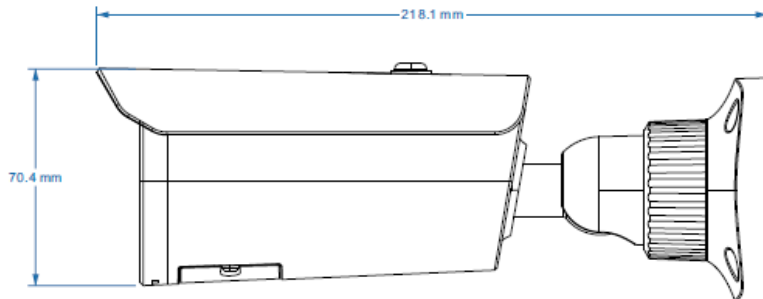

Dimensions:

Specifications:

Model	PLC-322M-VF-IR5/PM
Image Sensor	1 / 2.9" CMOS
Resolution	2MP
Image Size	1920 x 1080
Video Output	AHD / TVI /CVI/CVBS
Image System	PAL / NTSC
Electronic Shutter	Auto; 1 / 50s ~ 1 / 100000s (PAL);1 / 60s ~ 1 / 100000s (NTSC)
IR Distance	30 ~50 m
Frame Rate	30fps(60Hz); 25fps (50Hz)
Min. Illumination	0 lux (IR ON)
Lens	2.8-12mm, varifocal
Lens Mount	M12 / D14
S / N Ratio	≥52dB (AGC OFF)
Ingress Protection	IP 67
Function Control	OSD (COC Control)
Day & Night	ICR
Digital WDR	Yes
3D DNR	Yes
AGC	Yes
Auto White Balance	Yes
BLC	Yes
Front Light Compensation	Yes
Defog	No
HLC	No
Sharpness	Yes
Mirror	Yes
Smart IR	Yes
Image Setting	Yes
Defect Correction	Auto
Language	English
Angle Adjustment	Pan: 0°~360°; Tilt: 0°~90°; Rotation: 0°~360°
Power Supply	DC12V (± 10%)
Power Consumption	IR OFF: < 1W; IR ON: < 3.5W
Working Environment	- 30 °C ~ 50 °C, 10 % ~ 90 % (humidity)
Dimensions (mm)	217.7 x 80.5 x 80.5
Weight (net)	Approx. 0.56KG