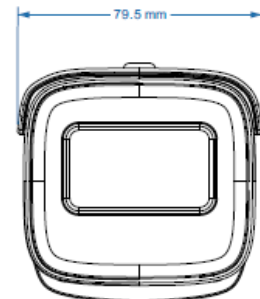

Dimensions:

Specifications:

Model	PLC-322M-VF-IR5/PM
Image Sensor	1 / 2.9" CMOS
Resolution	2MP
Image Size	1920 x 1080
Video Output	AHD / TVI /CVI/CVBS
Image System	PAL / NTSC
Electronic Shutter	Auto; 1 / 50s ~ 1 / 100000s (PAL);1 / 60s ~ 1 / 100000s (NTSC)
IR Distance	30 ~50 m
Frame Rate	30fps(60Hz); 25fps (50Hz)
Min. Illumination	0 lux (IR ON)
Lens	2.8-12mm, varifocal
Lens Mount	M12 / D14
S / N Ratio	≥52dB (AGC OFF)
Ingress Protection	IP 67
Function Control	OSD (COC Control)
Day & Night	ICR
Digital WDR	Yes
3D DNR	Yes
AGC	Yes
Auto White Balance	Yes
BLC	Yes
Front Light Compensation	Yes
Defog	No
HLC	No
Sharpness	Yes
Mirror	Yes
Smart IR	Yes
Image Setting	Yes
Defect Correction	Auto
Language	English
Angle Adjustment	Pan: 0°~360°; Tilt: 0°~90°; Rotation: 0°~360°
Power Supply	DC12V (± 10%)
Power Consumption	IR OFF: < 1W; IR ON: < 3.5W
Working Environment	- 30 °C ~ 50 °C, 10 % ~ 90 % (humidity)
Dimensions (mm)	217.7 x 80.5 x 80.5
Weight (net)	Approx. 0.56KG