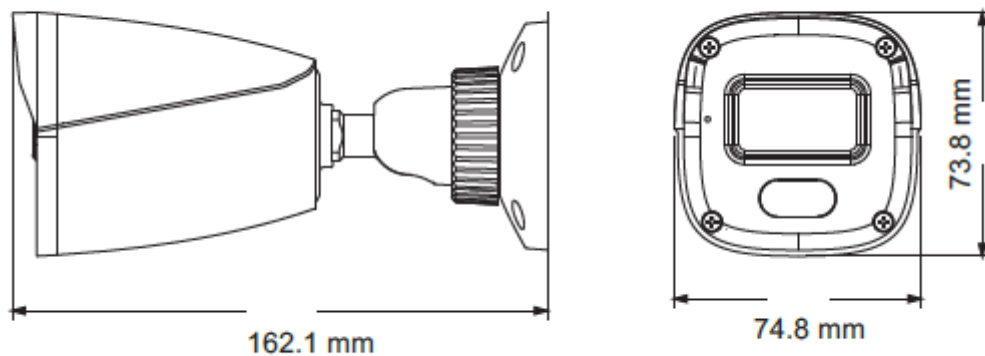

Dimensions:

Specifications:

Model	PLC-322P-AU-WR3/PM
Image Sensor	1 / 2.8 "CMOS
Resolution	2MP
Image Size	1920 x 1080
Video Output	AHD / TVI /CVI/CVBS
Image System	PAL / NTSC
Electronic Shutter	Auto
LED Distance	20 ~30 m
Audio	Built-in MIC
Frame Rate	30fps(60Hz); 25fps (50Hz)
Min. Illumination	0 lux (LED ON)
Lens	2.8mm
Lens Mount	M12
S / N Ratio	≥52dB (AGC OFF)
Ingress Protection	IP 67
Function Control	OSD (COC Control)
Smart LED	Manual or Auto mode
ICR	NO
Digital WDR	Yes
Digital DNR	Yes, 2D DNR
AGC	Yes
Auto White Balance	Yes
BLC	Yes
HLC	Yes
Sharpness	Yes
Contrast	Yes
Image Setting	Yes
Defect Correction	Auto
Language	Chinese and English
Angle Adjustment	Pan: 0°~360°; Tilt: 0°~80°; Rotation: 0°~360°
Power Supply	DC12V (± 15%)
Power Consumption	LED OFF: < 1W; LED ON: < 4W
Working Environment	- 30 °C ~ 50 °C, 10 % ~ 90 % (relative humidity)
Dimensions (mm)	162.1× 74.8× 73.8
Weight (net)	Approx. 0.37KG