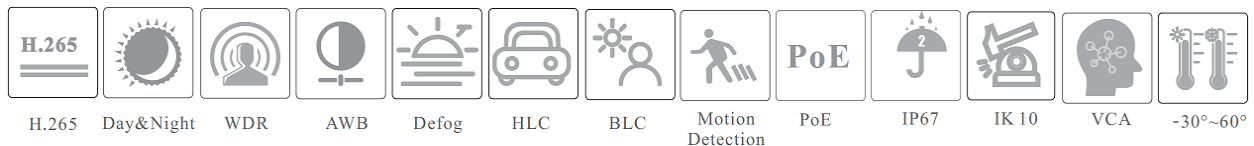

pöllö
Prime Series

8MP IP Camera

PLC-438M-MZK-IR5/PM

www.pollo.net.au

info@pollo.net.au