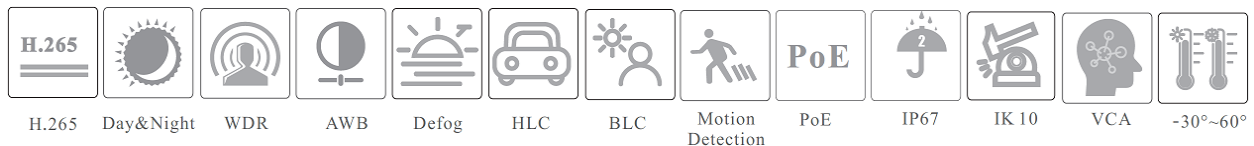

pöllö
Prime Series

8MP IP Camera

PLC-438M-K-IR5/PM

www.pollo.net.au

info@pollo.net.au