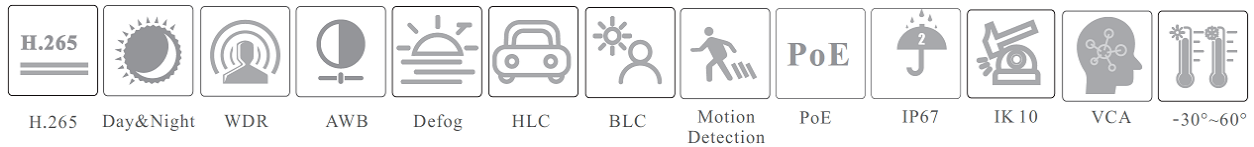

pöllö
Prime Series

8MP IP Camera

PLC-438M-AUK-IR3/PM

www.pollo.net.au

info@pollo.net.au