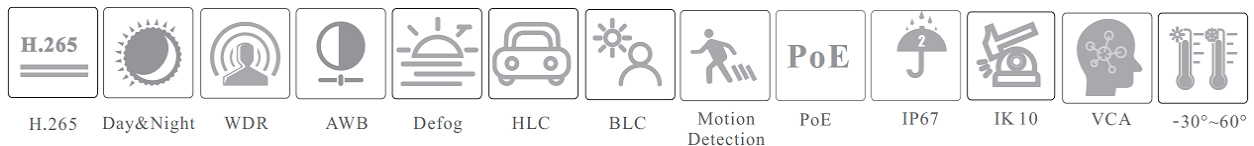

pöllö
Prime Series

5MP IP Camera

PLC-435M-MZK-IR5/PM

www.pollo.net.au

info@pollo.net.au