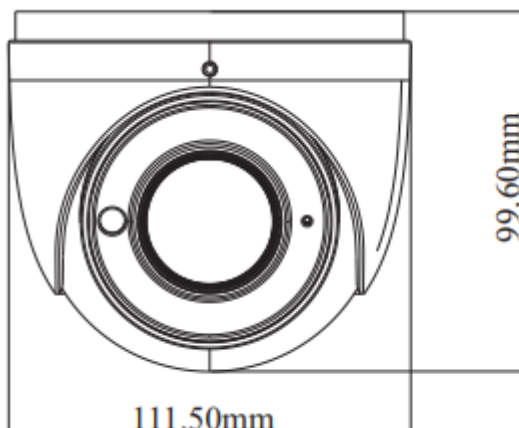

## Key Features:

- ✔ H.265/ H.264 coding
- ✔ Max. resolution: 2560 × 1440
- ✔ ICR auto switch, true day / night vision
- ✔ 3D DNR, digital WDR, HLC, BLC, defog
- ✔ ROI coding
- ✔ 20~30m
- ✔ IR night view distance; motorized zoom lens
- ✔ 1CH built-in MIC
- ✔ Built-in micro-SD card slot, up to 128GB
- ✔ DC12V/PoE power supply
- ✔ P2P function optional
- ✔ IP 67 ingress protection
- ✔ Support three streams
- ✔ Support remote monitoring by smart phones& tablet PCs with iOS and Android OS
- ✔ Intelligent analytics: object removal detection, video exception detection, line crossing and intrusion detection

## Dimensions: