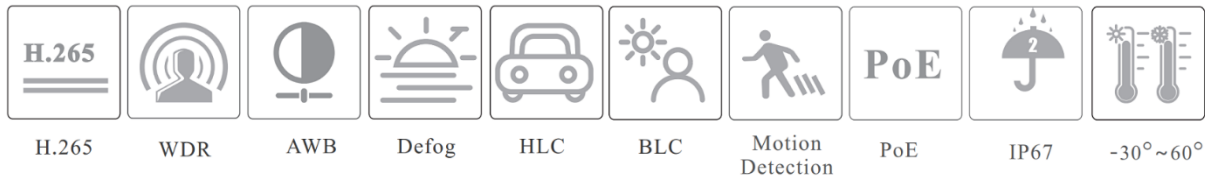

## Key Features:

- ✔ H.265/ H.264 coding
- ✔ Max. resolution: 2560 × 1440
- ✔ ICR auto switch, true day / night vision
- ✔ 3D DNR, digital WDR, HLC, BLC, defog
- ✔ ROI coding
- ✔ 20~30m
- ✔ IR night view distance; motorized zoom lens
- ✔ 1CH built-in MIC
- ✔ Built-in micro-SD card slot, up to 128GB
- ✔ DC12V/PoE power supply
- ✔ P2P function optional
- ✔ IP 67 ingress protection
- ✔ Support three streams
- ✔ Support remote monitoring by smart phones& tablet PCs with iOS and Android OS
- ✔ Intelligent analytics: object removal detection, video exception detection, line crossing and intrusion detection

## Dimensions: