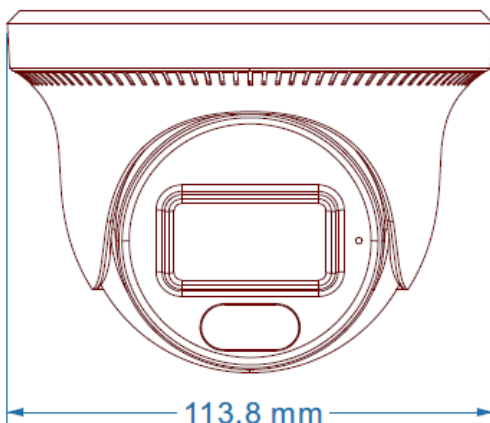

Dimensions:

Specifications:

Model	PLC-432P-AU-IR2/PM
Image Sensor	1 / 2.8" CMOS
Image Size	1920×1080
Electronic Shutter	1 s ~ 1 / 100000 s
Iris Type	Fixed Iris
Min. Illumination	0.0126lux @F1.2, AGC ON; 0 lux with IR 0.0462 lux @ F2.2, AGC ON; 0 lux with IR
Lens	2.8 mm @F2.2, H. FoV: 102°; V. FoV:54.7°; D. FoV:124.4°
Focus	Fixed
Lens Mount	M12
Wide Dynamic Range	Digital WDR
BLC	Yes
HLC	Yes
Defog	Yes
Digital NR	3D DNR
Angle Adjustment	Pan: 0°~360°; Tilt:0°~80°; Rotation: 0°~360°
Video Compression	H.265 / H.264
H.265 Compression Standard	Main Profile@Leve4.1 High Tier
Resolution	1080P (1920 × 1080), 720P (1280 × 720), D1, CIF
Main Stream	60Hz : 1080P/720P(1~30fps); 50Hz : 1080P/720P(1~25fps)
Sub Stream	60Hz : D1/CIF(1~30fps); 50Hz: D1/CIF/(1~25fps)
Bit Rate	64 Kbps ~ 4 Mbps
Bit Rate Type	VBR / CBR
Image Settings	ROI, Saturation, Brightness, Hue, Contrast, Wide Dynamic, Sharpness, NR, etc. adjustable through client software or web browser
ROI	Each ROI to be configured separately
Audio Compression	G711A/U
Network	RJ45
Video Output	No
Audio	1CH built-in MIC
Storage	No
Reset	No
Remote Monitoring	Web browsing, CMS remote control
Online Connection	Support simultaneous monitoring for up to 3 users; Support multi-stream real time transmission
Network Protocol	UDP, IPv4, IPv6, DHCP, NTP, RTSP, PPPoE, DDNS, SMTP, FTP, 802.1x, UPnP, HTTP, HTTPS, QoS
Interface Protocol	ONVIF
Storage	Network remote storage
Smart Alarm	Motion detection