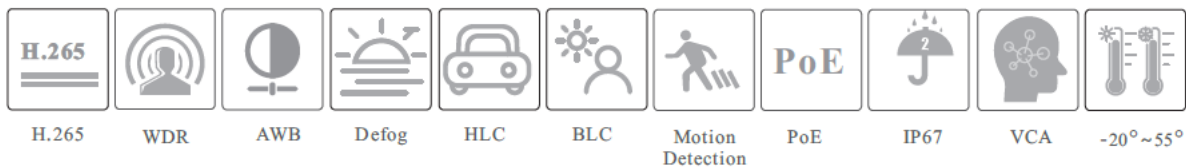

pöllö

Prime Series

2MP IP Camera

PLC-432P-AU-IR2/PM

www.pollo.net.au

info@pollo.net.au