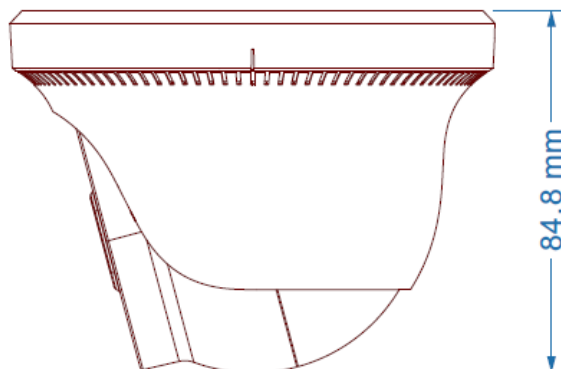

Dimensions:

Specifications:

Model	PLC-432P-AU-IR2/PM
Image Sensor	1 / 2.8" CMOS
Image Size	1920×1080
Electronic Shutter	1 s ~ 1 / 100000 s
Iris Type	Fixed Iris
Min. Illumination	0.0126lux @F1.2, AGC ON; 0 lux with IR 0.0462 lux @ F2.2, AGC ON; 0 lux with IR
Lens	2.8 mm @F2.2, H. FoV: 102°; V. FoV:54.7°; D. FoV:124.4°
Focus	Fixed
Lens Mount	M12
Wide Dynamic Range	Digital WDR
BLC	Yes
HLC	Yes
Defog	Yes
Digital NR	3D DNR
Angle Adjustment	Pan: 0°~360°; Tilt:0°~80°; Rotation: 0°~360°
Video Compression	H.265 / H.264
H.265 Compression Standard	Main Profile@Leve4.1 High Tier
Resolution	1080P (1920 × 1080), 720P (1280 × 720), D1, CIF
Main Stream	60Hz : 1080P/720P(1~30fps); 50Hz : 1080P/720P(1~25fps)
Sub Stream	60Hz : D1/CIF(1~30fps); 50Hz: D1/CIF/(1~25fps)
Bit Rate	64 Kbps ~ 4 Mbps
Bit Rate Type	VBR / CBR
Image Settings	ROI, Saturation, Brightness, Hue, Contrast, Wide Dynamic, Sharpness, NR, etc. adjustable through client software or web browser
ROI	Each ROI to be configured separately
Audio Compression	G711A/U
Network	RJ45
Video Output	No
Audio	1CH built-in MIC
Storage	No
Reset	No
Remote Monitoring	Web browsing, CMS remote control
Online Connection	Support simultaneous monitoring for up to 3 users; Support multi-stream real time transmission
Network Protocol	UDP, IPv4, IPv6, DHCP, NTP, RTSP, PPPoE, DDNS, SMTP, FTP, 802.1x, UPnP, HTTP, HTTPS, QoS
Interface Protocol	ONVIF
Storage	Network remote storage
Smart Alarm	Motion detection