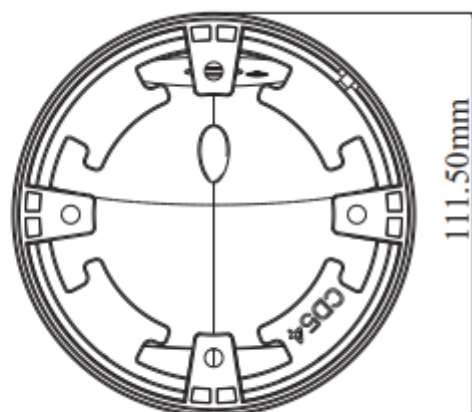

Dimensions:

Specifications:

| | |
|-----------------------------------|---|
| Model | PLC-432M-AU-IR3/PM |
| Image Sensor | 1 / 2.8" CMOS |
| Image Size | 1920 × 1080 |
| Electronic Shutter | 1 s ~ 1 / 100000 s |
| Iris Type | Fixed Iris |
| Min. Illumination | 0.007 lux@F2.0, AGC ON; 0 lux with IR 0.0028 lux@F1.2, AGC ON; 0 lux with IR |
| Lens | 2.8 mm @F2.0, H.FoV: 103.5°; V.FoV:54.1°; D.FoV:107.7° 3.6 mm @F1.2, H.FoV: 92°; V.FoV:47.7°; D.FoV:96.7° |
| | M12 |
| Wide Dynamic Range | Digital WDR |
| BLC | Yes |
| HLC | Yes |
| Defog | Yes |
| Digital NR | 3D DNR |
| Angle Adjustment | Pan: 0°~360°; Tilt:0°~80°; Rotation: 0°~360° |
| Video Compression | Main stream: H.265 / H.264; Sub stream: H.265 / H.264 / MJPEG |
| H.264 Compression Standard | Baseline Profile/Main Profile/High Profile |
| Resolution | 1080P (1920 × 1080), 720P (1280 × 720), D1, CIF, 480 × 240 |
| Main Stream | 60Hz: 1080P (1 ~ 30fps) / 720P (1 ~ 30fps) 50Hz: 1080P (1 ~ 25fps) / 720P (1 ~ 25fps) |
| Sub Stream | 60Hz: D1/CIF/480x240 (1~30fps); 50HZ: D1/CIF/480x240 (1~25fps) |
| Bit Rate | 128 Kbps ~ 6 Mbps |
| Bit Rate Type | VBR / CBR |
| Audio Compression | G711A / U |
| Image Settings | ROI, Saturation, Brightness, Hue, Contrast, Wide Dynamic, Sharpness, NR, etc. adjustable through client software or web browser |
| ROI | Each ROI to be configured separately |
| Network | RJ 45 |
| Video Output | NO |
| Audio | 1CH built-in MIC |
| Storage | Built-in micro-SD card slot; up to 128GB |
| Reset | Yes |
| Remote Monitoring | Web browsing, CMS remote control |
| Online Connection | Support simultaneous monitoring for up to 3 users; Support multi-stream real time transmission |
| Network Protocol | UDP, IPv4, IPv6, DHCP, NTP, RTSP, PPPoE, DDNS, 802.1x, SMTP, FTP, UPnP, HTTPs, HTTP, QoS |
| Interface Protocol | ONVIF |
| Storage | Network remote storage; micro-SD card storage |