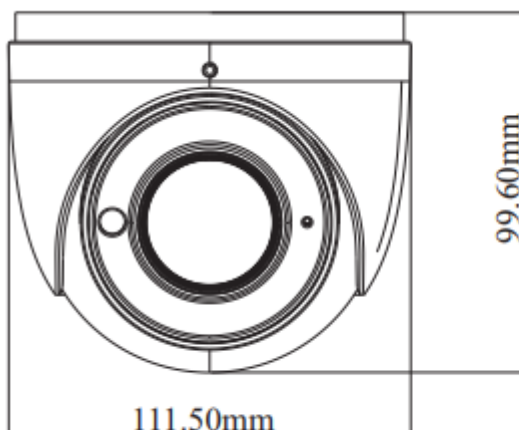

Dimensions:

Specifications:

| | |
|-----------------------------------|---|
| Model | PLC-432M-AU-IR3/PM |
| Image Sensor | 1 / 2.8" CMOS |
| Image Size | 1920 × 1080 |
| Electronic Shutter | 1 s ~ 1 / 100000 s |
| Iris Type | Fixed Iris |
| Min. Illumination | 0.007 lux@F2.0, AGC ON; 0 lux with IR 0.0028 lux@F1.2, AGC ON; 0 lux with IR |
| Lens | 2.8 mm @F2.0, H.FoV: 103.5°; V.FoV:54.1°; D.FoV:107.7° 3.6 mm @F1.2, H.FoV: 92°; V.FoV:47.7°; D.FoV:96.7° |
| | M12 |
| Wide Dynamic Range | Digital WDR |
| BLC | Yes |
| HLC | Yes |
| Defog | Yes |
| Digital NR | 3D DNR |
| Angle Adjustment | Pan: 0°~360°; Tilt:0°~80°; Rotation: 0°~360° |
| Video Compression | Main stream: H.265 / H.264; Sub stream: H.265 / H.264 / MJPEG |
| H.264 Compression Standard | Baseline Profile/Main Profile/High Profile |
| Resolution | 1080P (1920 × 1080), 720P (1280 × 720), D1, CIF, 480 × 240 |
| Main Stream | 60Hz: 1080P (1 ~ 30fps) / 720P (1 ~ 30fps) 50Hz: 1080P (1 ~ 25fps) / 720P (1 ~ 25fps) |
| Sub Stream | 60Hz: D1/CIF/480x240 (1~30fps); 50HZ: D1/CIF/480x240 (1~25fps) |
| Bit Rate | 128 Kbps ~ 6 Mbps |
| Bit Rate Type | VBR / CBR |
| Audio Compression | G711A / U |
| Image Settings | ROI, Saturation, Brightness, Hue, Contrast, Wide Dynamic, Sharpness, NR, etc. adjustable through client software or web browser |
| ROI | Each ROI to be configured separately |
| Network | RJ 45 |
| Video Output | NO |
| Audio | 1CH built-in MIC |
| Storage | Built-in micro-SD card slot; up to 128GB |
| Reset | Yes |
| Remote Monitoring | Web browsing, CMS remote control |
| Online Connection | Support simultaneous monitoring for up to 3 users; Support multi-stream real time transmission |
| Network Protocol | UDP, IPv4, IPv6, DHCP, NTP, RTSP, PPPoE, DDNS, 802.1x, SMTP, FTP, UPnP, HTTPs, HTTP, QoS |
| Interface Protocol | ONVIF |
| Storage | Network remote storage; micro-SD card storage |