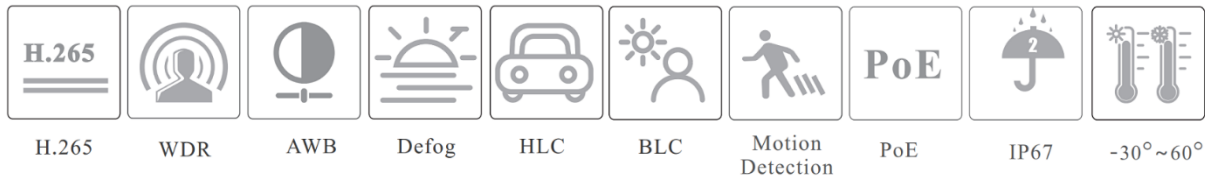

pöllö
Prime Series

2MP IP CAMERA

PLC-432M-AU-IR3/PM

www.pollo.net.au

info@pollo.net.au