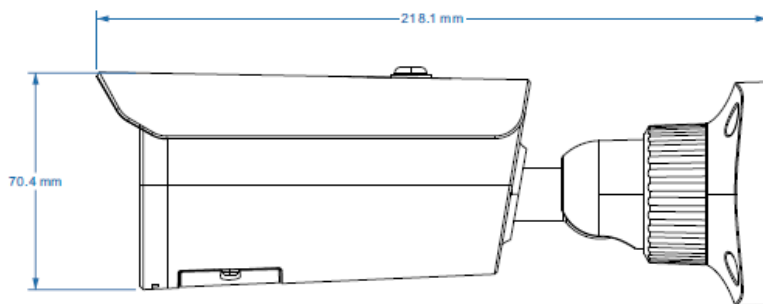

Dimensions:

Specifications:

Model	PLC-428M-MZ-IR5/PM
Image Sensor	1 / 2.7 "CMOS
Image Size	3840 × 2160
Electronic Shutter	1 s ~ 1 / 100000 s
Iris Type	Fixed Iris
Min. Illumination	0.11 lux @F2.2, AGC ON; 0 lux with IR 0.032 lux @ F1.2, AGC ON; 0 lux with IR
Lens	2.8~12mm@F1.4, Horizontal FoV: 102.7°~32.2°; Vertical FoV:70.2°~18.5°; Diagonal FoV:110.2°~36.7°
Focus	Motorized
Lens Mount	Φ14
Wide Dynamic Range	Digital WDR
BLC	Yes
HLC	Yes
Defog	Yes
Digital NR	3D DNR
Angle Adjustment	Pan: 0°~360°; Tilt:0°~90°; Rotation: 0°~360°
Video Compression	H.265 / H.264
H.264 Compression Standard	Baseline Profile/Main Profile/High Profile
Resolution	8MP (3840 × 2160), 6MP (3072 × 2048), 5MP (2592 × 1944), 4MP (2592 × 1520), 2MP (1920 × 1080), 720P (1280 × 720), D1, CIF, 480 × 240
Main Stream	8MP/6MP/5MP/4MP/2MP(1~20fps)
Sub Stream	D1/CIF/480 × 240(1~20fps)
Third Stream	720P/D1/CIF(1~20fps)
Bit Rate	64 Kbps ~ 8 Mbps
Bit Rate Type	VBR / CBR
Audio Compression	G711A / U
Image Settings	ROI, Saturation, Brightness, Hue, Contrast, Wide Dynamic, Sharpness, NR, etc. adjustable through client software or web browser
ROI	Each ROI to be configured separately
Network	RJ45
Video Output	No
Audio	1CH audio input
Storage	Built-in micro-SD card slot; up to 128GB
Reset	Yes
Remote Monitoring	Web browsing, CMS remote control
Online Connection	Support simultaneous monitoring for up to 3 users; Support multi-stream real time transmission
Network Protocol	UDP, IPv4, IPv6, DHCP, NTP, RTSP, PPPoE, DDNS, SMTP, FTP, 802.1x, UPnP, HTTP, HTTPS, QoS