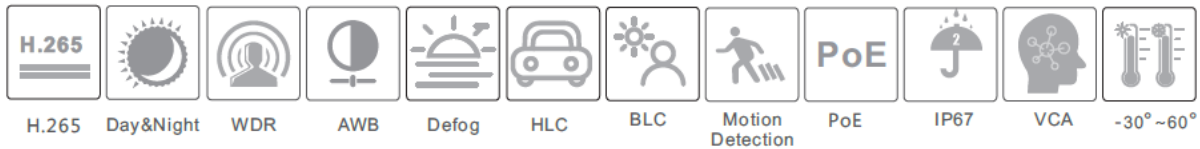

pöllö
Prime Series

8MP IP Motorized Camera

PLC-428M-MZ-IR5/PM

www.pollo.net.au

info@pollo.net.au