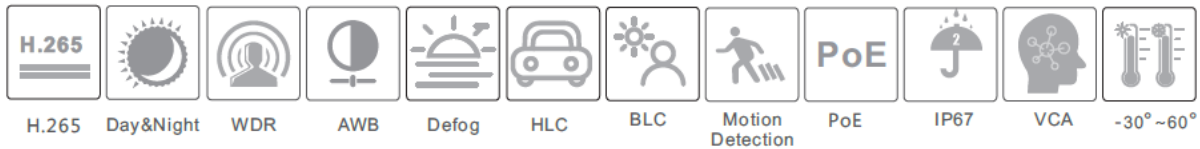

## Key Features:

- ✔ 8MP (3840 × 2160) H.265 coding
- ✔ Max. resolution: 3840 × 2160
- ✔ ICR auto switch, true day / night, ROI coding
- ✔ 3D DNR, WDR, HLC, BLC, defog
- ✔ 30~50m IR night view distance
- ✔ DC12V/PoE power supply
- ✔ P2P function optional
- ✔ IP 67 ingress protection
- ✔ Support three streams
- ✔ Support mobile surveillance by smart phones with iOS or Android OS
- ✔ Intelligent analytics Region intrusion detection, scene change detection and line crossing detection.