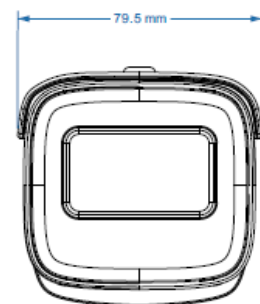

## Key Features:

- ✔ 8MP (3840 × 2160) H.265 coding
- ✔ Max. resolution: 3840 × 2160
- ✔ ICR auto switch, true day / night, ROI coding
- ✔ 3D DNR, WDR, HLC, BLC, defog
- ✔ 30~50m IR night view distance
- ✔ DC12V/PoE power supply
- ✔ P2P function optional
- ✔ IP 67 ingress protection
- ✔ Support three streams
- ✔ Support mobile surveillance by smart phones with iOS or Android OS
- ✔ Intelligent analytics Region intrusion detection, scene change detection and line crossing detection.

## Dimensions: