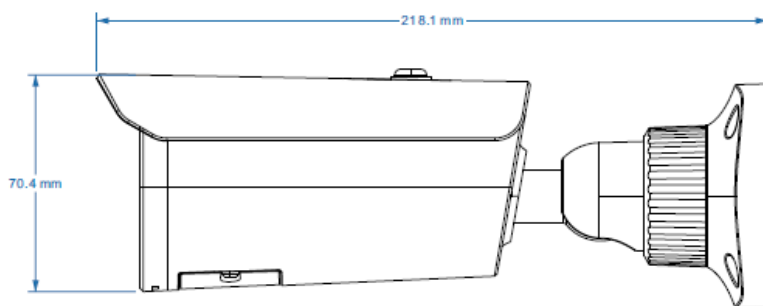

## Key Features:

- ✔ 8MP (3840 × 2160) H.265 coding
- ✔ Max. resolution: 3840 × 2160
- ✔ ICR auto switch, true day / night, ROI coding
- ✔ 3D DNR, WDR, HLC, BLC, defog
- ✔ 30~50m IR night view distance
- ✔ DC12V/PoE power supply
- ✔ P2P function optional
- ✔ IP 67 ingress protection
- ✔ Support three streams
- ✔ Support mobile surveillance by smart phones with iOS or Android OS
- ✔ Intelligent analytics Region intrusion detection, scene change detection and line crossing detection.

## Dimensions: