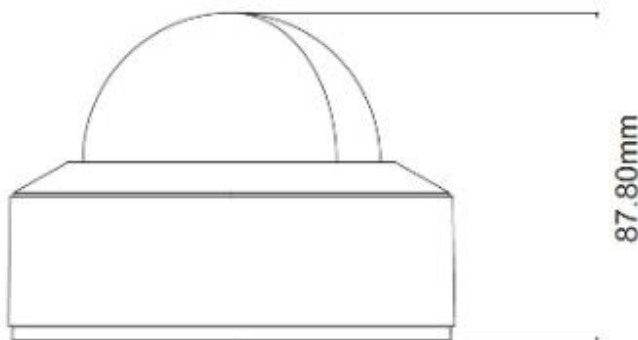

## Key Features:

- ✔ 4MP (2592 × 1520)
- ✔ Max. resolution: 2592 × 1520
- ✔ ICR auto switch, true day / night
- ✔ 20 ~ 30m IR night view distance
- ✔ Smart H.265/H.265+/H.265/Smart H.264/H.264+/H.264/MJPEG coding
- ✔ Max. resolution: 2592 × 1520
- ✔ ICR auto switch, true day / night vision
- ✔ 3D DNR, true WDR, HLC, BLC, Defog, NIR, Smart IR and ROI coding
- ✔ Support image distortion correction
- ✔ Built-in micro-SD card slot, up to 256GB
- ✔ DC12V/PoE power supply
- ✔ IP67 & IK10
- ✔ Support three streams
- ✔ Support remote monitoring by smart phones & tablet PCs with iOS and Android OS
- ✔ Intelligent analytics

## Dimensions:

119.00mm