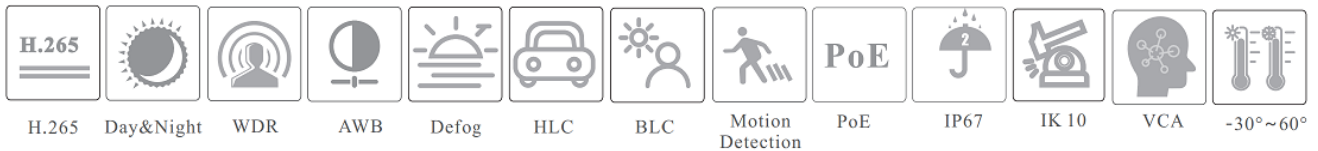

## Key Features:

- ✔ 4MP (2592 × 1520)
- ✔ Max. resolution: 2592 × 1520
- ✔ ICR auto switch, true day / night
- ✔ 20 ~ 30m IR night view distance
- ✔ Smart H.265/H.265+/H.265/Smart H.264/H.264+/H.264/MJPEG coding
- ✔ Max. resolution: 2592 × 1520
- ✔ ICR auto switch, true day / night vision
- ✔ 3D DNR, true WDR, HLC, BLC, Defog, NIR, Smart IR and ROI coding
- ✔ Support image distortion correction
- ✔ Built-in micro-SD card slot, up to 256GB
- ✔ DC12V/PoE power supply
- ✔ IP67 & IK10
- ✔ Support three streams
- ✔ Support remote monitoring by smart phones & tablet PCs with iOS and Android OS
- ✔ Intelligent analytics