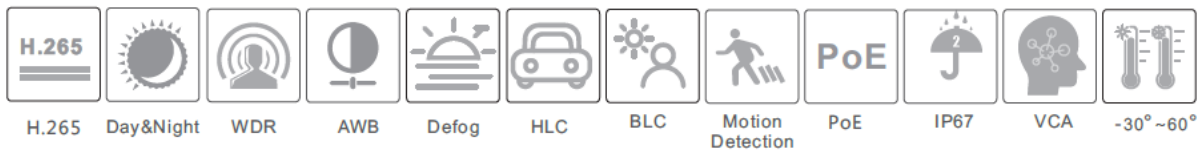

pöllö
Prime Series

8MP IP Motorized Camera

PLC-428M-MZ-IR5/PM-B

www.pollo.net.au

info@pollo.net.au