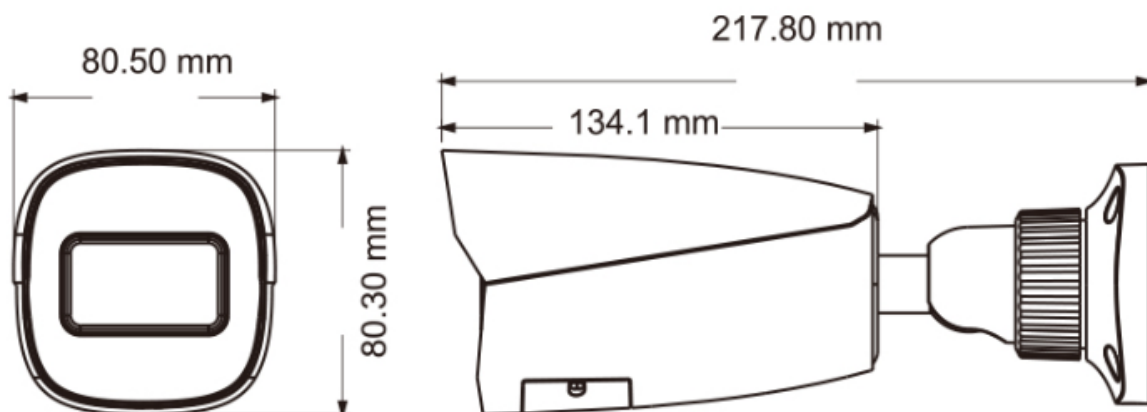

Dimensions:

Specifications:

Model	PLC-428M-MZ-IR5/PM-B
Image Sensor	1 / 2.8" CMOS
Image Size	3840×2160
Electronic Shutter	1 s ~ 1 / 100000 s
Iris Type	DC Iris
Min. Illumination	0.02 lux @ F1.6, AGC ON; 0 lux with IR 0.01lux@F1.2, AGC ON; 0 lux with IR
Lens	2.8-12mm (4X) @F1.6, H. FoV:102°~32.1°; V.FoV:69.6°~18.4°; D.FoV:109.6°~36.5°
Focus	Motorized
Lens Mount	Φ14
Day & Night	ICR
Wide Dynamic Range	120dB
BLC	Yes
HLC	Yes
Defog	Yes
Digital NR	3D DNR
Angle Adjustment	Pan: 0°~360°; Tilt:0°~90°; Rotation: 0°~360°
Video Compression	H.265+ / H.265 / H.264+ / H.264 / MJPEG
H.264 Compression Standard	Baseline Profile/Main Profile/High Profile
Resolution	8MP (3840 × 2160), 6MP (3072 × 2048),5MP(2592 × 1944), 4MP (2560 × 1520), 2K(2560 × 1440), 3MP(2304 × 1296), 1080P (1920 × 1080), 720P (1280 × 720), D1, CIF, 480 × 240
Main Stream	60Hz: 8MP(1~20fps)/6MP/5MP/4MP/2K/3MP/1080P/720P(1~30fps) 50Hz: 8MP(1~20fps)/6MP/5MP/4MP/2K/3MP/1080P/720P(1~25fps)
Sub Stream	60Hz: 720P(1~12fps)/D1/480 × 240(1~30fps) 50Hz: 720P/D1/480 × 240(1~25fps)
Third Stream	60Hz: D1/CIF/480 × 240 (1~30fps) 50Hz: D1/CIF/480 × 240 (1~25fps)
Bit Rate	64 Kbps ~ 12 Mbps
Bit Rate Type	VBR / CBR
Audio Compression	G711A / U
Image Settings	ROI, Saturation, Brightness, Hue, Contrast, Wide Dynamic, Sharpness, NR, etc. adjustable through client software or web browser
ROI	Each ROI to be configured separately
Network	RJ45
Video Output	No
Audio	1CH audio input
Storage	Built-in micro-SD card slot; up to 256GB
Reset	Yes
Remote Monitoring	Web browsing, CMS remote control
Online Connection	Support simultaneous monitoring for up to 10 users; Support multi-stream real time transmission