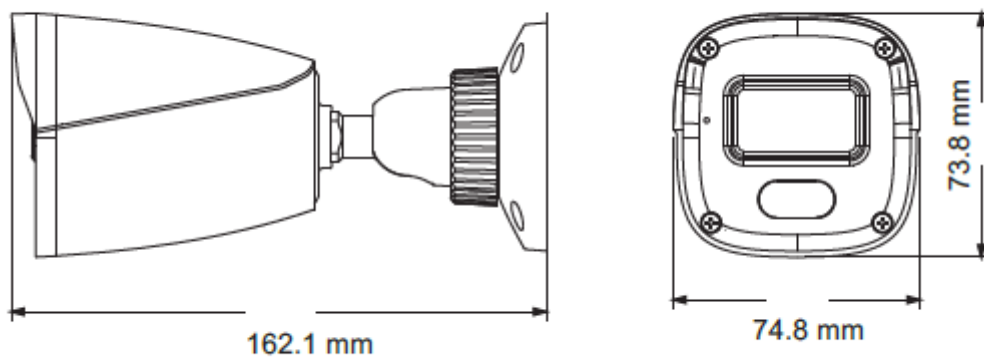

Dimensions:

Specifications:

Model	PLC-322P-WR3/PM
Image Sensor	1 / 2.8 "CMOS
Resolution	2MP
Image Size	1920 x 1080
Video Output	AHD / TVI /CVI/CVBS
Image System	PAL / NTSC
Electronic Shutter	Auto
LED Distance	20 ~30 m
Frame Rate	30fps(60Hz); 25fps (50Hz)
Min. Illumination	0 lux (LED ON)
Lens	2.8mm
Lens Mount	M12
S / N Ratio	≥52dB (AGC OFF)
Ingress Protection	IP 67
Function Control	OSD (COC Control)
Smart LED	Manual or Auto mode
ICR	NO
Digital WDR	Yes
Digital DNR	Yes, 2D DNR
AGC	Yes
Auto White Balance	Yes
BLC	Yes
HLC	Yes
Sharpness	Yes
Contrast	Yes
Image Setting	Yes
Defect Correction	Auto
Language	Chinese and English
Angle Adjustment	Pan: 0°~360°; Tilt: 0°~80°; Rotation: 0°~360°
Power Supply	DC12V (± 15%)
Power Consumption	LED OFF: < 1W; LED ON: < 4W
Working Environment	- 30 °C ~ 50 °C, 10 % ~ 90 % (relative humidity)
Dimensions (mm)	162.1× 74.8× 73.8
Weight (net)	Approx. 0.37KG