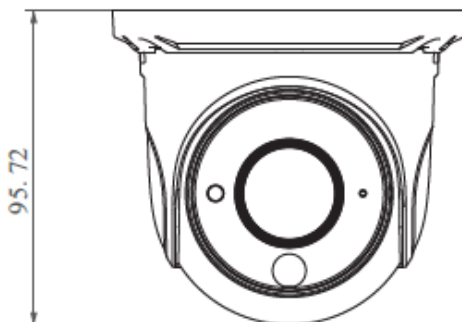

Dimensions: