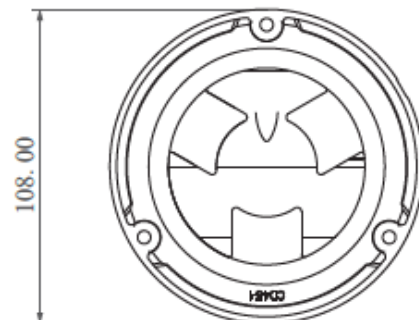

Dimensions: