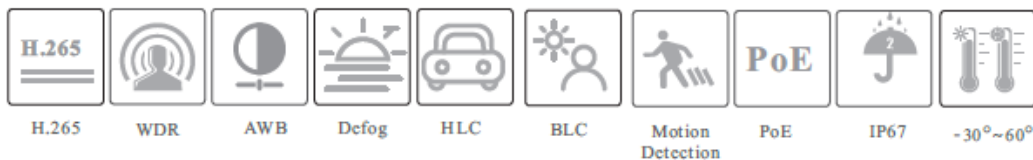

H.265

WDR

AWB

Defog

HLC

BLC

Motion
Detection

PoE

PoE

IP67

-30°~60°