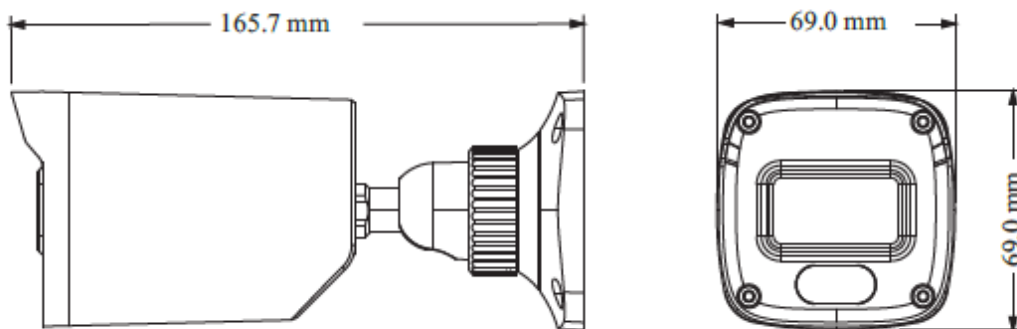

## Key Features:

- ✔ 5MP (2592 × 1944) H.265 coding
- ✔ Max. resolution: 2592 1944
- ✔ ICR auto switch, true day / night, ROI coding
- ✔ 20~30m IR night view distance
- ✔ Built-in micro-SD card slot, up to 128GB
- ✔ DC12V/PoE power supply
- ✔ IP 67 ingress protection
- ✔ Support three streams
- ✔ P2P function (optional)
- ✔ Support remote monitoring by smart phones & tablets with iOS and Android OS
- ✔ Intelligent analytics

## Dimensions: