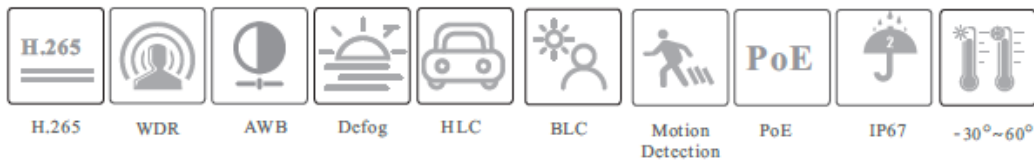

## Key Features:

- ✔ 5MP (2592 × 1944) H.265 coding
- ✔ Max. resolution: 2592 1944
- ✔ ICR auto switch, true day / night, ROI coding
- ✔ 20~30m IR night view distance
- ✔ Built-in micro-SD card slot, up to 128GB
- ✔ DC12V/PoE power supply
- ✔ IP 67 ingress protection
- ✔ Support three streams
- ✔ P2P function (optional)
- ✔ Support remote monitoring by smart phones & tablets with iOS and Android OS
- ✔ Intelligent analytics