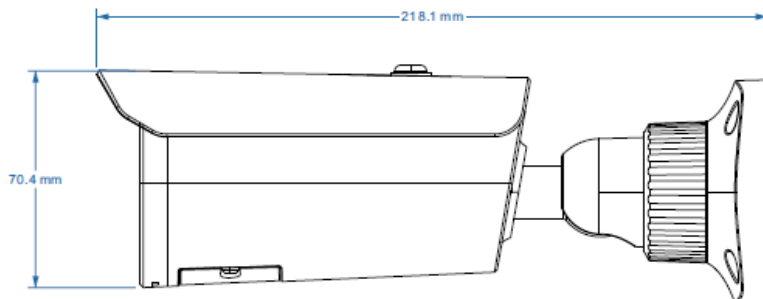

Dimensions:

Specifications:

Model	PLC-424M-IR5/PM
Image Sensor	1 / 2.7 "CMOS
Image Size	2560×1440
Electronic Shutter	1 s ~ 1 / 100000 s
Iris Type	Fixed Iris
Min. Illumination	0.011 lux @F1.2, AGC ON; 0 lux with IR 0.04 lux @ F2.2, AGC ON; 0 lux with IR
Lens	3.6mm@F2.2, H. FoV: 89 °; V. FoV: 58 °; D. FoV:97 °
Focus	Fixed
Lens Mount	M12
Day & Night	ICR
Wide Dynamic Range	Digital WDR
BLC	Yes
HLC	Yes
Defog	Yes
Digital NR	3D DNR
Angle Adjustment	Pan: 0°~360°; Tilt:0°~80°; Rotation: 0°~360°
Video Compression	H.265 / H.264
H.265 Compression Standard	Main Profile@Leve4.1 High Tier
Resolution	4MP (2560 × 1440), 3MP (2304 × 1296), 1080P (1920 × 1080), 720P (1280 × 720), D1, CIF, 480 × 240
Main Stream	60Hz: 4MP/3MP/1080P(1~30fps); 50Hz: 4MP/3MP/1080P(1~25fps)
Sub Stream	60Hz: 720P(1~15fps)/D1(1~30fps)/CIF (1~30fps); 50Hz: 720P(1~12fps)/D1(1~25fps)/CIF (1~25fps);
Third Stream	60Hz: D1/CIF/480×240 (1~30fps); 50Hz: D1/CIF/480×240 (1~25fps)
Bit Rate	64 Kbps ~ 5 Mbps
Bit Rate Type	VBR / CBR
Image Settings	ROI, Saturation, Brightness, Hue, Contrast, Wide Dynamic, Sharpness, NR, etc. adjustable through client software or web browser
ROI	Each ROI to be configured separately
Network	RJ45
Video Output	No
Audio	No
Storage	Built-in micro-SD card slot, up to 128GB
Reset	No
Remote Monitoring	Web browsing, CMS remote control
Online Connection	Support simultaneous monitoring for up to 4 users; Support multi-stream real time transmission
Network Protocol	UDP, IPv4, IPv6, DHCP, NTP, RTSP, PPPoE, DDNS, SMTP, FTP, 802.1x, UPnP, HTTP, HTTPS, QoS