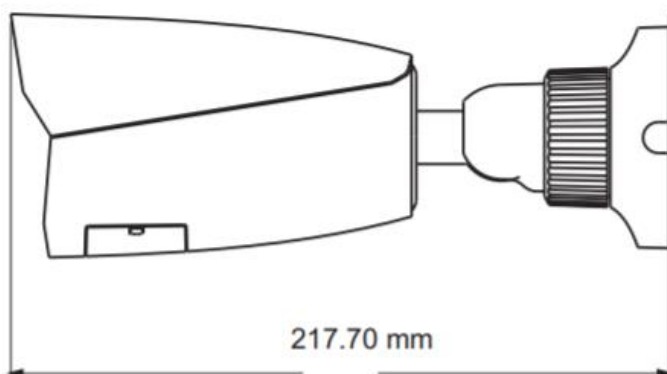

## Key Features:

- ✔ 4MP (2592 × 1520) H.265 full real time coding.
- ✔ Max. resolution: 2592 × 1520.
- ✔ ICR auto switch, true day / night vision.
- ✔ 30 ~ 50m IR night view distance.
- ✔ 3D DNR, true WDR, HLC, BLC, Defog, NIR, Smart IR and ROI coding.
- ✔ Support image distortion correction.
- ✔ 1CH audio input
- ✔ Built-in micro-SD card slot, up to 128GB.
- ✔ DC12V/PoE power supply.
- ✔ IP 67 ingress protection.
- ✔ Support three streams.
- ✔ P2P function optional.
- ✔ Support remote monitoring by smart phones & tablet PCs with iOS and Android OS.
- ✔ Intelligent analytics.

## Dimensions: