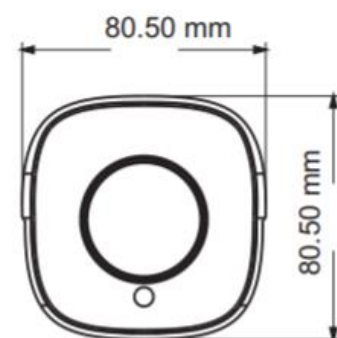

## Key Features:

- ✔ 4MP (2592 × 1520) H.265 full real time coding.
- ✔ Max. resolution: 2592 × 1520.
- ✔ ICR auto switch, true day / night vision.
- ✔ 30 ~ 50m IR night view distance.
- ✔ 3D DNR, true WDR, HLC, BLC, Defog, NIR, Smart IR and ROI coding.
- ✔ Support image distortion correction.
- ✔ 1CH audio input
- ✔ Built-in micro-SD card slot, up to 128GB.
- ✔ DC12V/PoE power supply.
- ✔ IP 67 ingress protection.
- ✔ Support three streams.
- ✔ P2P function optional.
- ✔ Support remote monitoring by smart phones & tablet PCs with iOS and Android OS.
- ✔ Intelligent analytics.

## Dimensions: