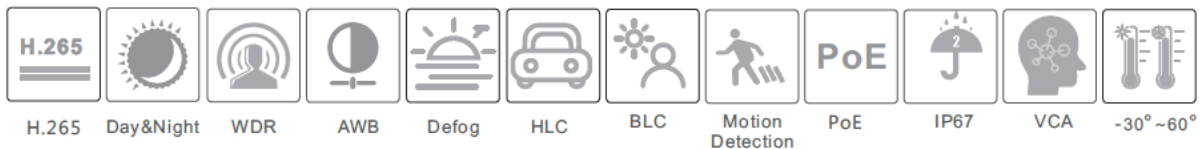

## Key Features:

- ✔ 4MP (2592 × 1520) H.265 full real time coding.
- ✔ Max. resolution: 2592 × 1520.
- ✔ ICR auto switch, true day / night vision.
- ✔ 30 ~ 50m IR night view distance.
- ✔ 3D DNR, true WDR, HLC, BLC, Defog, NIR, Smart IR and ROI coding.
- ✔ Support image distortion correction.
- ✔ 1CH audio input
- ✔ Built-in micro-SD card slot, up to 128GB.
- ✔ DC12V/PoE power supply.
- ✔ IP 67 ingress protection.
- ✔ Support three streams.
- ✔ P2P function optional.
- ✔ Support remote monitoring by smart phones & tablet PCs with iOS and Android OS.
- ✔ Intelligent analytics.