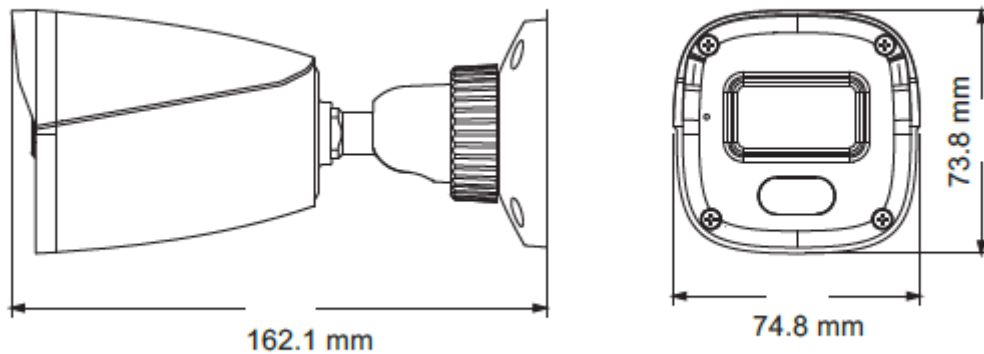

Dimensions: