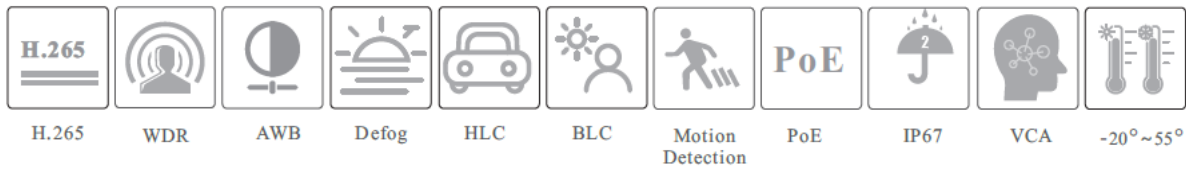

2MP IP Camera

PLC-422P-IR2/PM

www.pollo.net.au

info@pollo.net.au