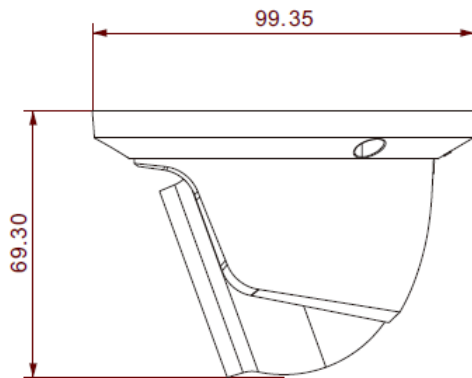

pöllö 
Prime Series

2MP FHD Camera

PLC-332P-IR2/PM

www.pollo.net.au

info@pollo.net.au

Key Features:

- ✔ 1080P real-time image, high resolution, true colour.
- ✔ AHD / TVI / CVI / CVBS standard and lossless video output.
- ✔ CMOS progressive scan, perfectly capture the moving object.
- ✔ Support OSD menu.
- ✔ High speed, long distance and real time transmission.
- ✔ Auto colour to B / W at low illumination.
- ✔ Support ICR switch, true day / night, digital WDR.
- ✔ Support noise reduction function.
- ✔ 10 ~ 20m IR night view distance.
- ✔ Support COC.

Dimensions:

Specifications:

Model	PLC-332P-IR2/PM
Image Sensor	1 / 3.2"CMOS
Resolution	2MP
Image Size	1920 x 1080
Video Output	AHD / TVI /CVI/CVBS
Image System	PAL / NTSC
Electronic Shutter	Auto; 1 / 50s ~ 1 / 100000s (PAL); 1 / 60s ~ 1 / 100000s (NTSC)
IR Distance	10 ~20 m
Frame Rate	30fps(60Hz); 25fps (50Hz)
Min. Illumination	0 lux (IR ON)
Lens	2.8 mm
Lens Mount	M12
S / N Ratio	≥52dB (AGC OFF)
Function	Control OSD (COC Control)
Day & Night	ICR
Digital WDR	Yes
Digital NR	Yes
AGC	Yes
Auto White Balance	Yes
BLC	Yes
FLC	Yes
Defog	No
HLC	No
Sharpness	Yes
Mirror	Yes
Smart IR	Yes
Image Setting	Yes
Defect Correction	Auto
Language	Chinese and English
Angle Adjustment	Pan: 0°~360°; Tilt: 0°~90°; Rotation: 0°~360°
Power Supply	DC12V (± 10%)
Power Consumption	IR OFF: < 1W; IR ON: < 3W
Working Environment	- 30 °C ~ 50 °C, 10 % ~ 90 % (relative humidity)
Dimensions (mm)	Φ 77.5 x 67.6
Weight (net)	Approx. 0.17KG