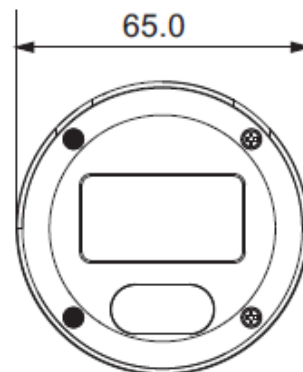

## Dimensions:

## Specifications:

<b>Model</b>	<b>PLC-322P-IR2/PM</b>
<b>Image Sensor</b>	1 / 2.9" CMOS
<b>Resolution</b>	2MP
<b>Image Size</b>	1920 x 1080
<b>Video Output</b>	AHD / TVI / CVI / CVBS
<b>Image System</b>	PAL / NTSC
<b>Electronic Shutter</b>	Auto; 1 / 50s ~ 1 / 100000s (PAL); 1 / 60s ~ 1 / 100000s (NTSC)
<b>IR Distance</b>	10 ~ 20 m
<b>Frame Rate</b>	30fps(60Hz); 25fps (50Hz)
<b>Min. Illumination</b>	0 lux (IR ON)
<b>Lens</b>	3.6 mm
<b>Lens Mount</b>	M12
<b>S / N Ratio</b>	≥52dB (AGC OFF)
<b>Ingress Protection</b>	IP 66
<b>Function</b>	Control OSD (COC Control)
<b>Day &amp; Night</b>	ICR
<b>Digital WDR</b>	Yes
<b>Digital NR</b>	Yes
<b>AGC</b>	Yes
<b>Auto White Balance</b>	Yes
<b>BLC</b>	Yes
<b>FLC</b>	Yes
<b>Defog</b>	No
<b>HLC</b>	No
<b>Sharpness</b>	Yes
<b>Mirror</b>	Yes
<b>Smart IR</b>	Yes
<b>Image Setting</b>	Yes
<b>Defect Correction</b>	Auto
<b>Language</b>	Chinese and English
<b>Angle Adjustment</b>	Pan: 0°~360°; Tilt: 0°~90°; Rotation: 0°~360°
<b>Power Supply</b>	DC12V (± 10%)
<b>Power Consumption</b>	IR OFF: < 1W; IR ON: < 3W
<b>Working Environment</b>	- 30 °C ~ 50 °C, 10 % ~ 90 % (relative humidity)
<b>Dimensions (mm)</b>	Φ 65 x 144
<b>Weight (net)</b>	Approx. 0.15KG