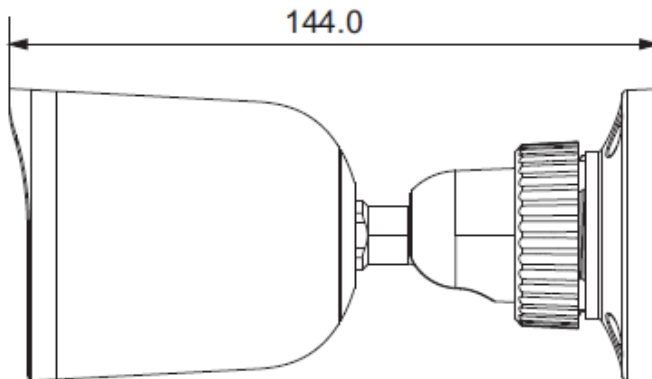

## Dimensions:

## Specifications:

<b>Model</b>	<b>PLC-322P-IR2/PM</b>
<b>Image Sensor</b>	1 / 2.9" CMOS
<b>Resolution</b>	2MP
<b>Image Size</b>	1920 x 1080
<b>Video Output</b>	AHD / TVI / CVI / CVBS
<b>Image System</b>	PAL / NTSC
<b>Electronic Shutter</b>	Auto; 1 / 50s ~ 1 / 100000s (PAL); 1 / 60s ~ 1 / 100000s (NTSC)
<b>IR Distance</b>	10 ~ 20 m
<b>Frame Rate</b>	30fps(60Hz); 25fps (50Hz)
<b>Min. Illumination</b>	0 lux (IR ON)
<b>Lens</b>	3.6 mm
<b>Lens Mount</b>	M12
<b>S / N Ratio</b>	≥52dB (AGC OFF)
<b>Ingress Protection</b>	IP 66
<b>Function</b>	Control OSD (COC Control)
<b>Day &amp; Night</b>	ICR
<b>Digital WDR</b>	Yes
<b>Digital NR</b>	Yes
<b>AGC</b>	Yes
<b>Auto White Balance</b>	Yes
<b>BLC</b>	Yes
<b>FLC</b>	Yes
<b>Defog</b>	No
<b>HLC</b>	No
<b>Sharpness</b>	Yes
<b>Mirror</b>	Yes
<b>Smart IR</b>	Yes
<b>Image Setting</b>	Yes
<b>Defect Correction</b>	Auto
<b>Language</b>	Chinese and English
<b>Angle Adjustment</b>	Pan: 0°~360°; Tilt: 0°~90°; Rotation: 0°~360°
<b>Power Supply</b>	DC12V (± 10%)
<b>Power Consumption</b>	IR OFF: < 1W; IR ON: < 3W
<b>Working Environment</b>	- 30 °C ~ 50 °C, 10 % ~ 90 % (relative humidity)
<b>Dimensions (mm)</b>	Φ 65 x 144
<b>Weight (net)</b>	Approx. 0.15KG