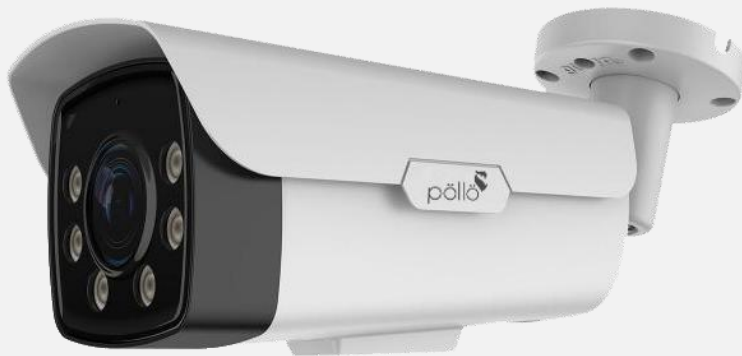

## PLC-428M-MZ3X-IR8/PR

3x Motorized Bullet 8MP

### 3x Motorized Bullet 8MP