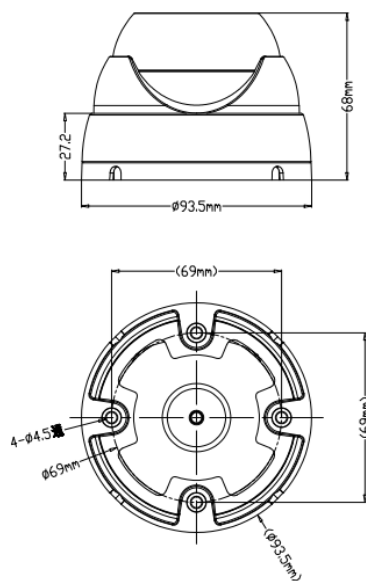

Dimensions:

Specifications:

Camera	Image sensor	1/2.5" CMOS sensor
	Max resolution	2560*1920
	Minimum illumination	Color 0.1Lux@F1.2; Black/White 0.01Lux@F1.2;
	Electronic shutter	1/25~1/100000s;manual/automatic adjustment
	Day and Night	Color/(black and white/automatic, IR-CUT automatic switching
	Infrared distance	20m
	WDR	support
	SNR	≥50dB
	Gain Control	Automatic
	White Balance	Automatic
Lens parameter	Type	Fixed focal lens
	Focal length	3.6mm
	Interface	M12
Video parameter	Video compression	H.265/ H.264
	Bit Rate	32Kbps~8192Kbps, adjustable, support VBR/CBR
	Frame	PAL: Main Stream (2560*1920@15fps),Sub Stream(D1@25fps) NTSC: Main Stream (2560*1920@15fps), Sub Stream (D1@30fps)
Function	OSD Superimpose	Time; channel name; Position; Picture,
	Image settings	Brightness; contrast; sharpness; saturation
	Record mode	Manual; Detection; Timing video; alarm
	Storage	Not support
	Defaults	Support a key to restore defaults
	Browser	Support above IE6
	User management	Support multi-levels user administration
	Alarm & Data transmission	Support FTP、 E-mail Browser、 VMS
	Privacy shelter	Support
	Motion Detect	Support
Interface	Network interface	1 RJ45 10/100M Ethernet interface
	Protocol	Support TCP/IP/HTTP/RTSP/FTP/PPPOE/RTCP/SMTP/DHCP/DDNS/NTP/UPnP/ SNMP
	Access protocol	Support standard ONVIF
	Smartphone platform	Support iPhone, iPad, Android
Others	IP grade	IP66
	Shell Material	Metal
	Power supply	DC12V/POE
	Power consumption	10W Max
	Work environment	-20°C~+55°C, Operating humidity: ≤95%
	Install	Scaffolding; Ceiling-mounted