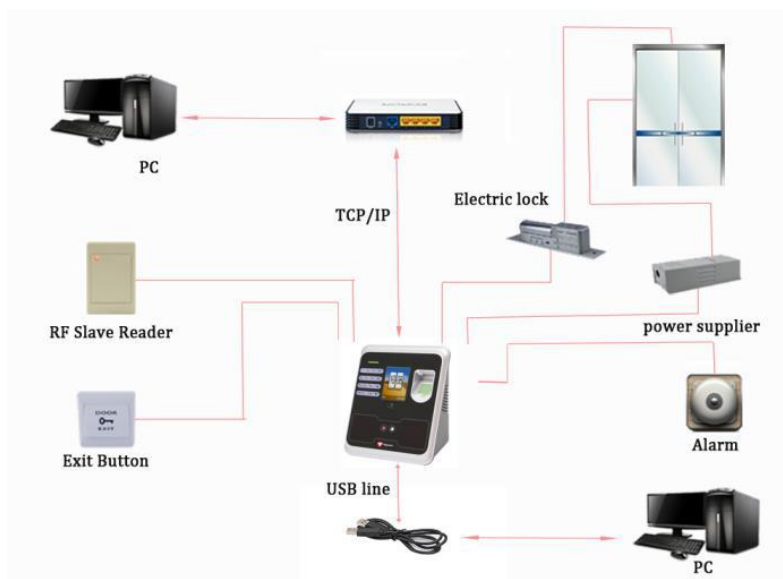

PLF-S1000

Hot model PLF-S1000 is popular in the market with smart design, improved function that support WIFI, access control, bell, battery, RFID. Professional communication port with Wiegand in & out, 2 x relay, NC, NO, alarm, etc. Device with silicone keypad and ring bell. Data be managed via TCP/IP, Wi-Fi, and USB host port for data up / download to avoid the risk of accidental deletion, what's more, friendly software eTime with free.

High Power DSP

Communication

Trumpet

Specifications:

Biometric Measurement	Face & Fingerprint
Face Capacity	1,000
Fingerprint Capacity	10,000
Log Capacity	200,000
CPU	400 MHz
LCD Display	2.4" Touch Colour Screen 320 x 240 Pixels
Interface	TCP/IP, USB (Host and Slave), 2 × Relay, Wiegand (In & Out)
Language	English, Arabic, French, Korean, Spanish, Portuguese, etc.
Attendance Mode	Face + Fingerprint Face or Fingerprint or Password or Card, Card + Password or Fingerprint + Card + Password
Voice Instruction	16-bit Hi-Fi Voice & Sound Indication
Verification Time	<0.5 s [1: N]
FRR (False Rejection Rate)	<1%
FAR (False Acceptance Rate)	<0.0001%
Power Source	12 V DC/2 A
Operating Temperature	0°C - 45°C
Operating Humidity	<90% RH
Dimensions (mm)	147 x 175 x 62
Weight (kg)	0.3
Backup Battery	2 - 4 Hours for Working
Wi-Fi	2.4 GHz
OPTIONAL FUNCTIONS	
RF Card	12.5 kHz EM/13.56 MHz Mifare
Door Control	Door Control & Alarm

Accessories:

Application:

Interface:

- ALARM 0
- 485A
- WG00
- WG10
- D.Sensor
- Bell0
- NC
- COM
- GND
- 12V
- ALARM 1
- 485B
- WG01
- WG11
- PUSH
- Bell1
- NO
- GND
- 12V